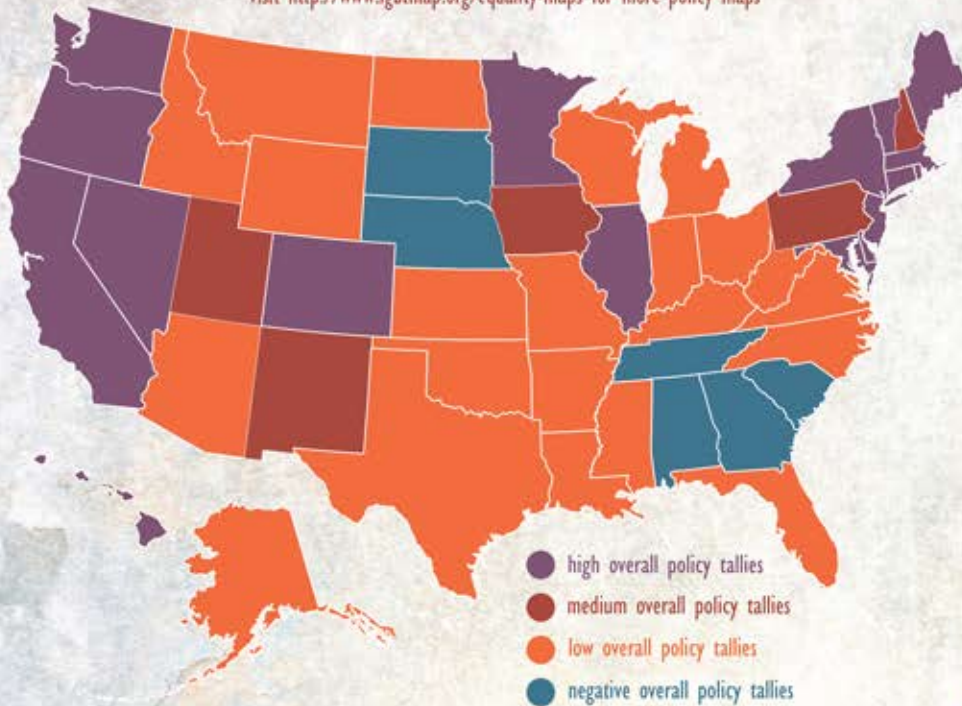

# LGBTQ+ STUDENT TRAVEL RESOURCES

No matter your sexual orientation or gender identity, you deserve to be safe when on the road

## OVERALL LGBTQ+ POLICY TALLY MAP

\*visit <http://www.lgbtmap.org/equality-maps> for more policy maps

## LGBTQ+ POPULATION COVERED BY LAWS

of the LGBTQ+ population lives in states with **high overall policy tallies**

of the LGBTQ+ population lives in states with **medium overall policy tallies**

of the LGBTQ+ population lives in states with **low overall policy tallies**

of the LGBTQ+ population lives in states with **negative overall policy tallies**

<http://www.lgbtmap.org/equality-maps>

A resource that tracks current LGBTQ+ laws in every state